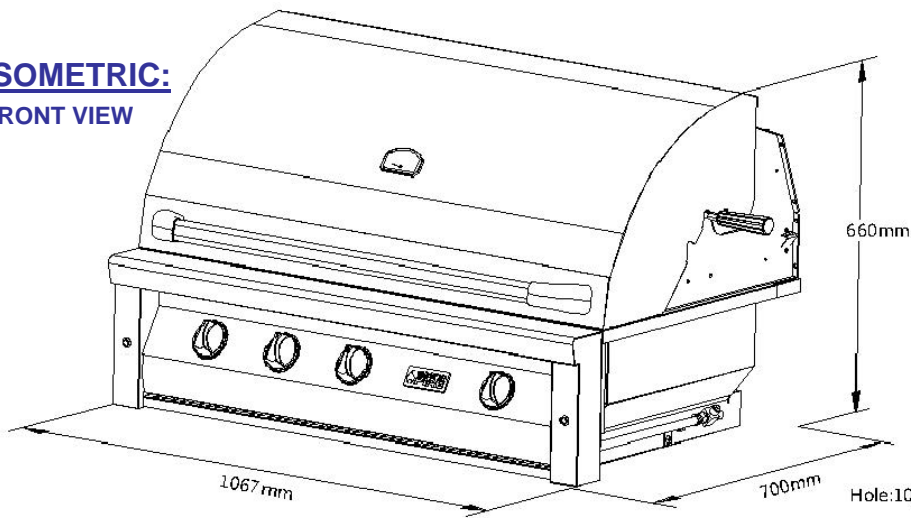

Brand	GRANDFIRE Deluxe Series
Model	GFD42
Description	GFD42" Built-in Grill

HAULAND

**ISOMETRIC:
FRONT VIEW**

**ISOMETRIC:
BACK VIEW**

**Noncombustible
Material**

Note:

Due to our continuous project improvement, all models and specifications are subject to change without notice.