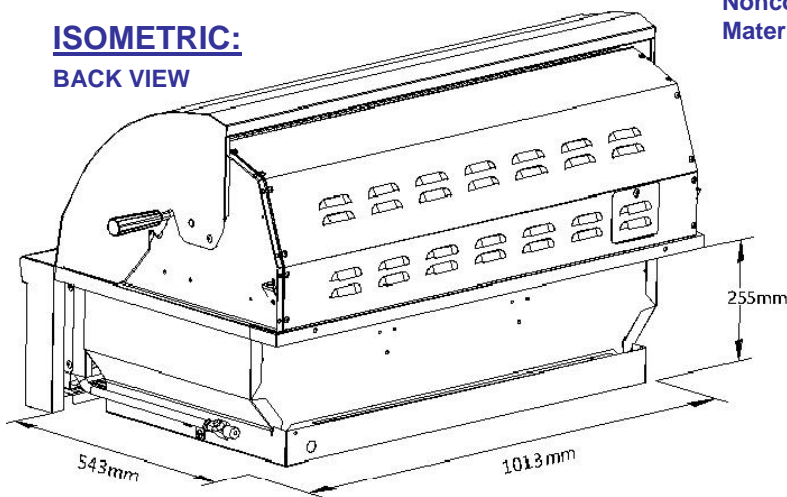

Brand	GRANDFIRE Deluxe Series
Model	GFD42
Description	GFD42" Built-in Grill

HAULAND

**ISOMETRIC:
FRONT VIEW**

**ISOMETRIC:
BACK VIEW**

**Noncombustible
Material**

Note:

Due to our continuous project improvement, all models and specifications are subject to change without notice.