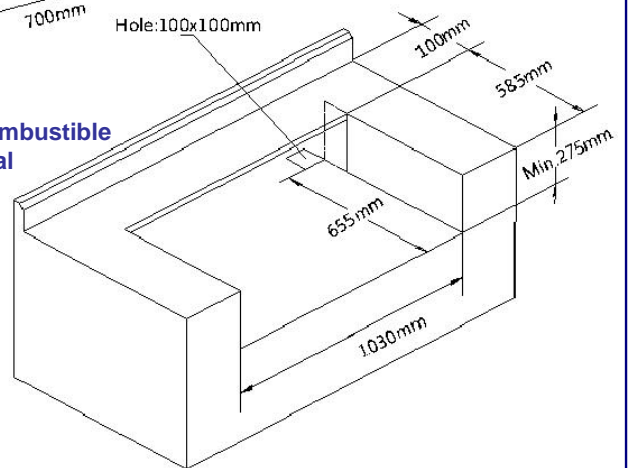

Brand	GRANDFIRE Deluxe Series
Model	GFD42
Description	GFD42" Built-in Grill

HAULAND

**ISOMETRIC:
FRONT VIEW**

**ISOMETRIC:
BACK VIEW**

**Noncombustible
Material**

Note:

Due to our continuous project improvement, all models and specifications are subject to change without notice.