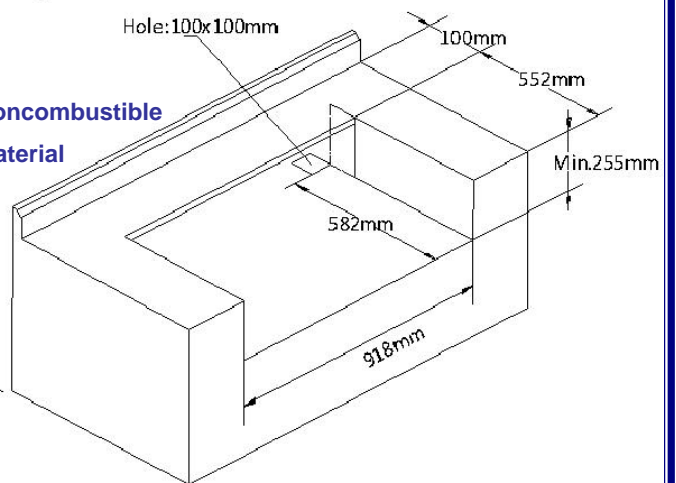

| | |
|-------------|--------------------------|
| Brand | GRANDFIRE Classic Series |
| Model | GF38 |
| Description | GF38" Built-in Grill |

HAULAND

**ISOMETRIC:
FRONT VIEW**

**ISOMETRIC:
BACK VIEW**

**Noncombustible
Material**