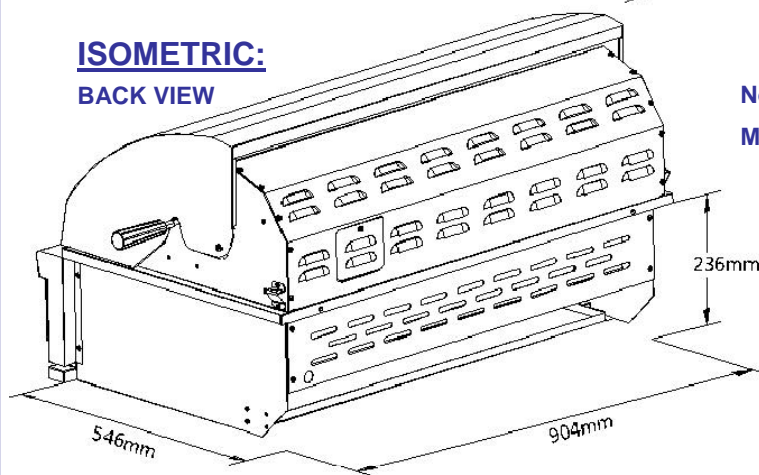

| | |
|-------------|--------------------------|
| Brand | GRANDFIRE Classic Series |
| Model | GF38 |
| Description | GF38" Built-in Grill |

HAULAND

**ISOMETRIC:
FRONT VIEW**

**ISOMETRIC:
BACK VIEW**

**Noncombustible
Material**