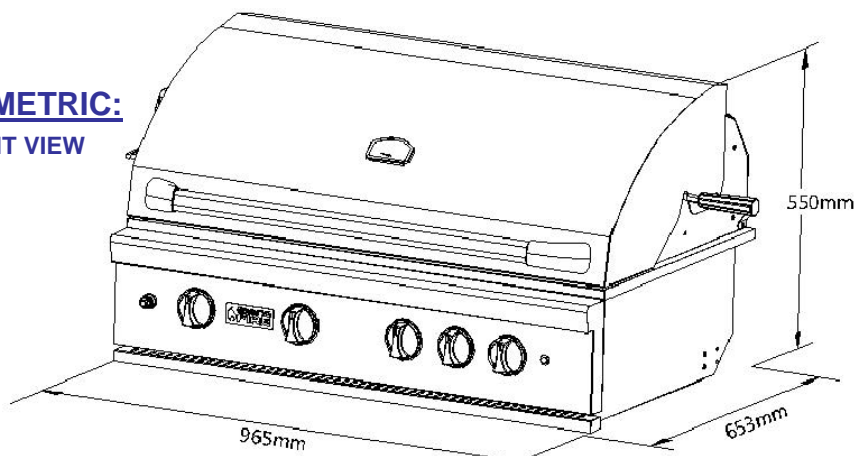

| | |
|-------------|--------------------------|
| Brand | GRANDFIRE Classic Series |
| Model | GF38 |
| Description | GF38" Built-in Grill |

HAULAND

**ISOMETRIC:
FRONT VIEW**

**ISOMETRIC:
BACK VIEW**

**Noncombustible
Material**