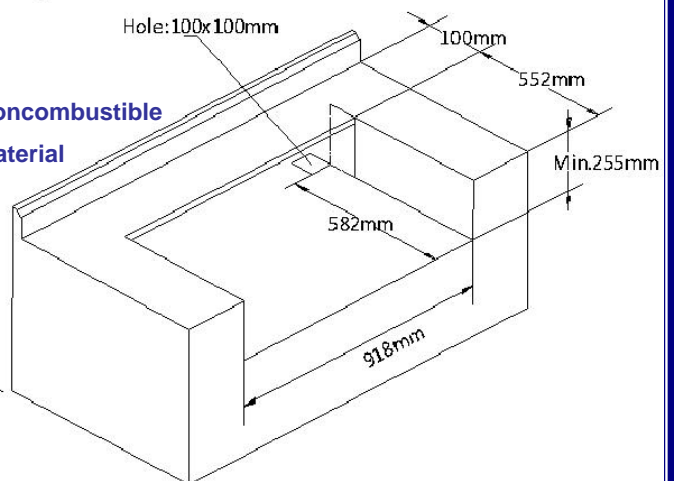

Brand	GRANDFIRE Classic Series
Model	GF38
Description	GF38" Built-in Grill

HAULAND

**ISOMETRIC:
FRONT VIEW**

**ISOMETRIC:
BACK VIEW**

**Noncombustible
Material**

Note:

Due to our continuous project improvement, all models and specifications are subject to change without notice.