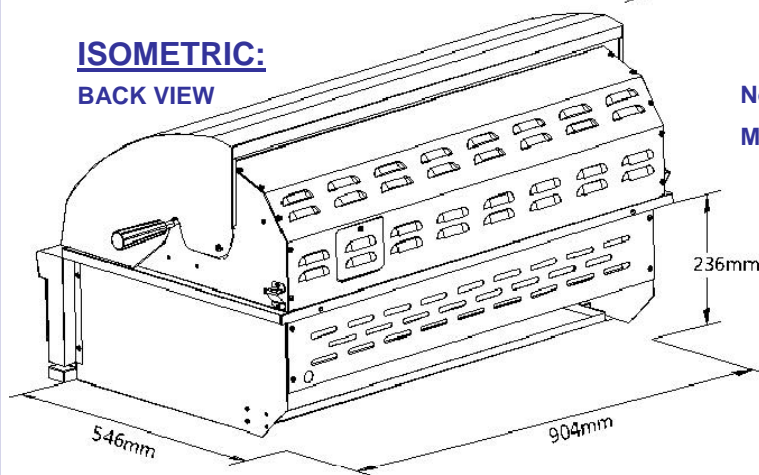

Brand	GRANDFIRE Classic Series
Model	GF38
Description	GF38" Built-in Grill

HAULAND

**ISOMETRIC:
FRONT VIEW**

**ISOMETRIC:
BACK VIEW**

**Noncombustible
Material**

Note:

Due to our continuous project improvement, all models and specifications are subject to change without notice.