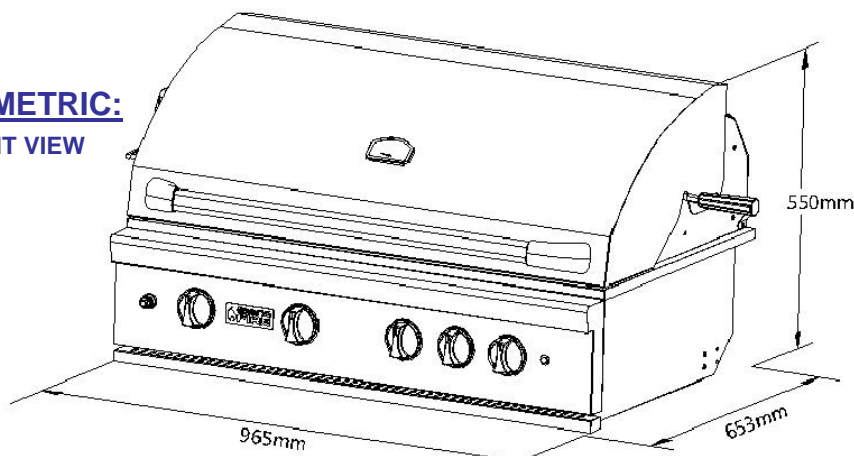

Brand	GRANDFIRE Classic Series
Model	GF38
Description	GF38" Built-in Grill

HAULAND

**ISOMETRIC:
FRONT VIEW**

**ISOMETRIC:
BACK VIEW**

**Noncombustible
Material**

Note:

Due to our continuous project improvement, all models and specifications are subject to change without notice.