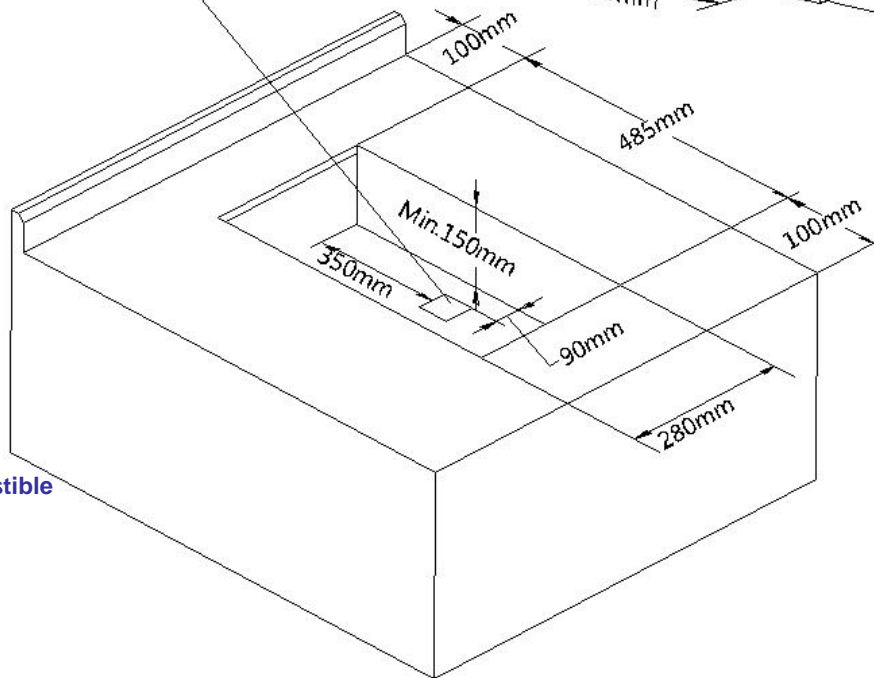

Brand	GRANDFIRE Series
Model	GFKSB1
Description	GF Built-in Single Side Burner

HAULAND

ISOMETRIC:
BACK VIEW

ISOMETRIC:
FRONT VIEW

Hole: 100x100mm

Noncombustible
Material

Note:

Due to our continuous project improvement, all models and specifications are subject to change without notice.