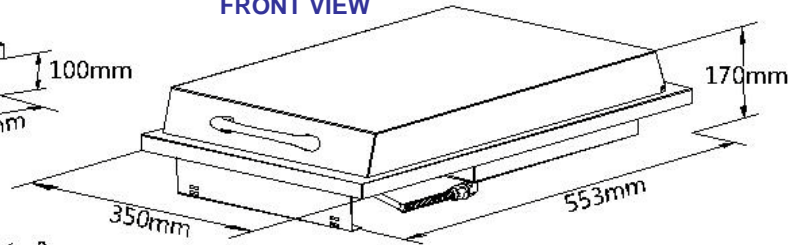

Brand	GRANDFIRE Series
Model	GFKSB1
Description	GF Built-in Single Side Burner

HAULAND

ISOMETRIC:
BACK VIEW

ISOMETRIC:
FRONT VIEW

Hole: 100x100mm

Noncombustible
Material

Note:

Due to our continuous project improvement, all models and specifications are subject to change without notice.