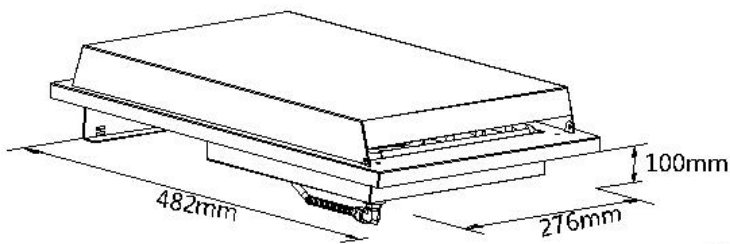

Brand	GRANDFIRE Series
Model	GFKSB1
Description	GF Built-in Single Side Burner

HAULAND

ISOMETRIC:
BACK VIEW

ISOMETRIC:
FRONT VIEW

Hole: 100x100mm

Noncombustible
Material

Note:

Due to our continuous project improvement, all models and specifications are subject to change without notice.