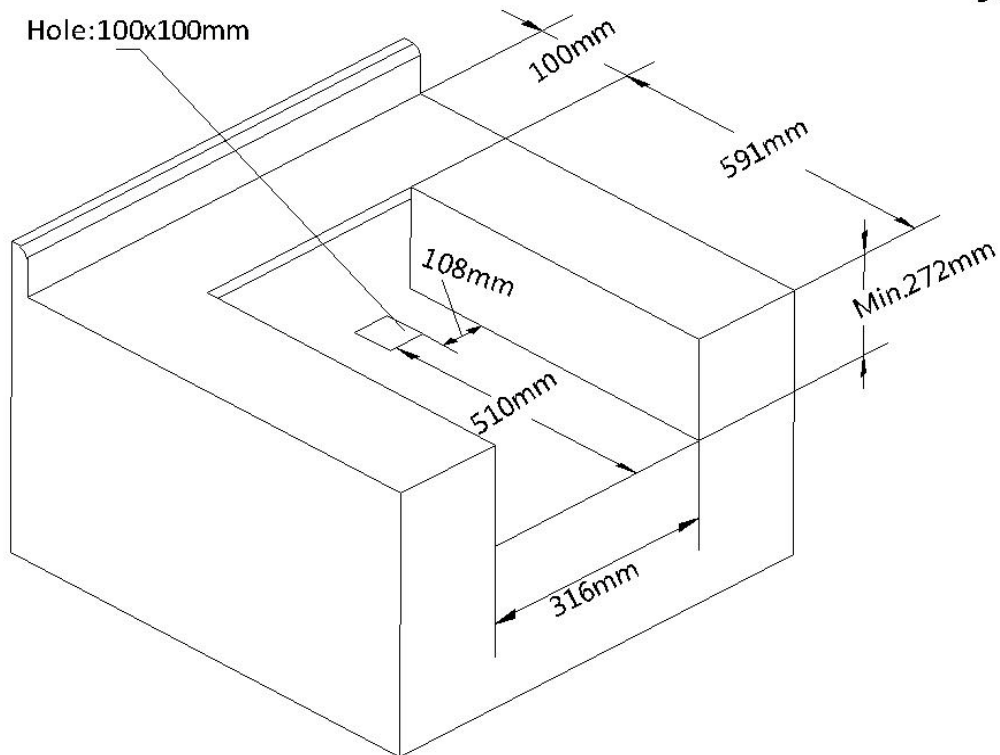

Brand	GRANDFIRE Series
Model	GFKSB2
Description	GF Built-in Double Side Burner

HAULAND

**ISOMETRIC:
FRONT VIEW**

**ISOMETRIC:
BACK VIEW**

Hole: 100x100mm

**Noncombustible
Material**

Note:

Due to our continuous project improvement, all models and specifications are subject to change without notice.