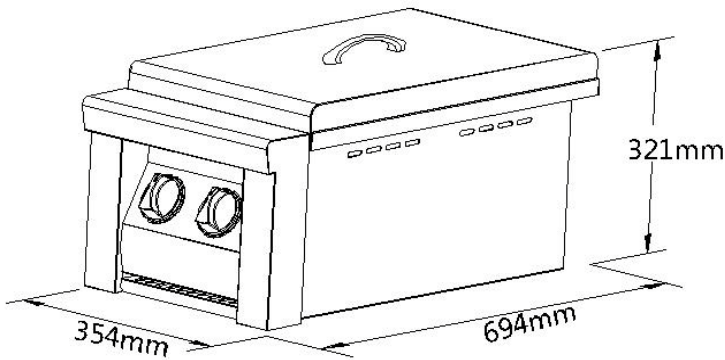

Brand	GRANDFIRE Series
Model	GFKSB2
Description	GF Built-in Double Side Burner

HAULAND

**ISOMETRIC:
FRONT VIEW**

**ISOMETRIC:
BACK VIEW**

Hole: 100x100mm

**Noncombustible
Material**

Note:

Due to our continuous project improvement, all models and specifications are subject to change without notice.