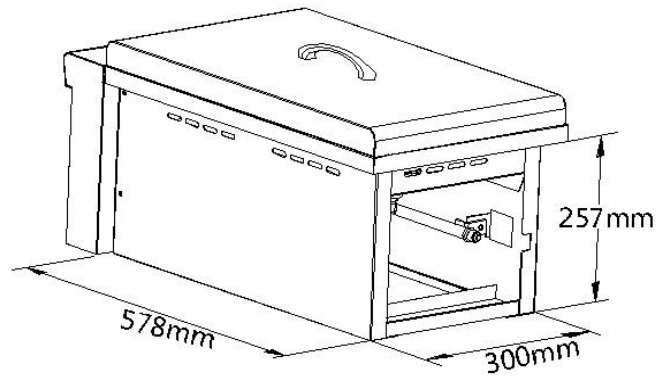

Brand	GRANDFIRE Series
Model	GFKSB2
Description	GF Built-in Double Side Burner

HAULAND

**ISOMETRIC:
FRONT VIEW**

**ISOMETRIC:
BACK VIEW**

Hole: 100x100mm

**Noncombustible
Material**

Note:

Due to our continuous project improvement, all models and specifications are subject to change without notice.