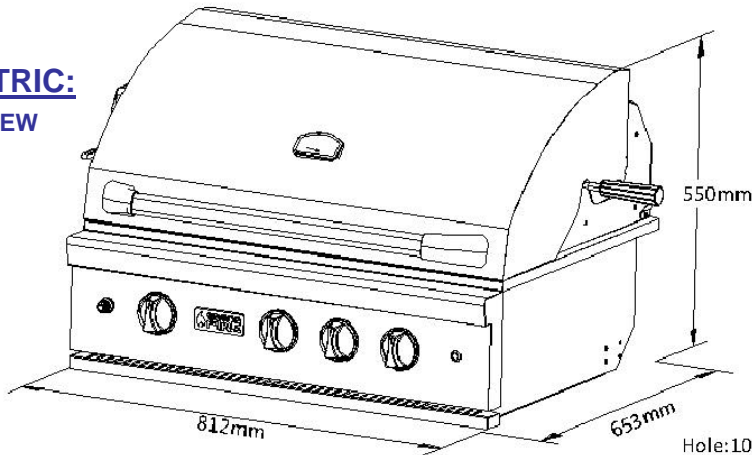

Brand	GRANDFIRE Classic Series
Model	GF32
Description	GF32" Built-in Grill

HAULAND

ISOMETRIC:
FRONT VIEW

ISOMETRIC:
BACK VIEW

**Noncombustible
Material**

Note:

Due to our continuous project improvement, all models and specifications are subject to change without notice.