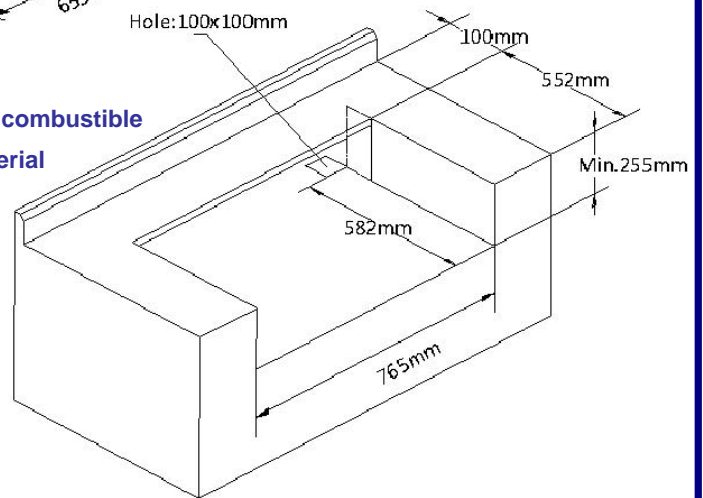

Brand	GRANDFIRE Classic Series
Model	GF32
Description	GF32" Built-in Grill

HAULAND

ISOMETRIC:
FRONT VIEW

ISOMETRIC:
BACK VIEW

**Noncombustible
Material**

Note:

Due to our continuous project improvement, all models and specifications are subject to change without notice.