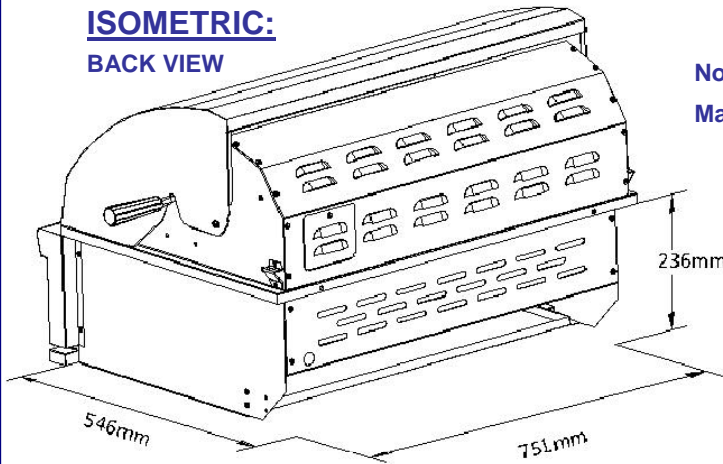

Brand	GRANDFIRE Classic Series
Model	GF32
Description	GF32" Built-in Grill

HAULAND

ISOMETRIC:
FRONT VIEW

ISOMETRIC:
BACK VIEW

**Noncombustible
Material**

Note:

Due to our continuous project improvement, all models and specifications are subject to change without notice.