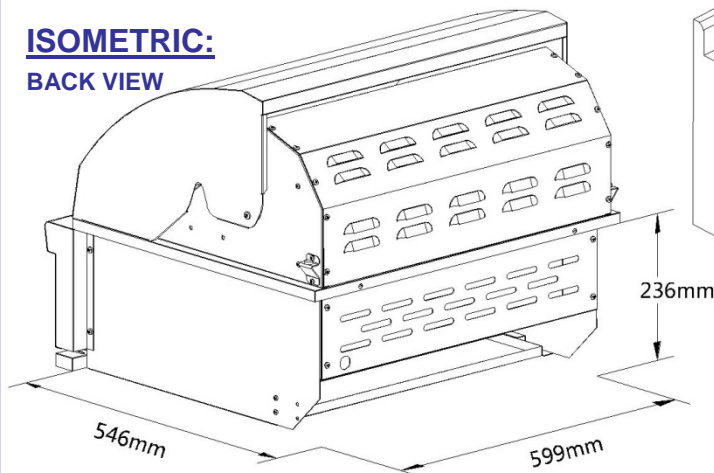

Brand	GRANDFIRE Classic Series
Model	GF26
Description	GF26" Built-in Grill

**HAULAND**

**ISOMETRIC:  
FRONT VIEW**

**ISOMETRIC:  
BACK VIEW**

**Note:**

Due to our continuous project improvement, all models and specifications are subject to change without notice.