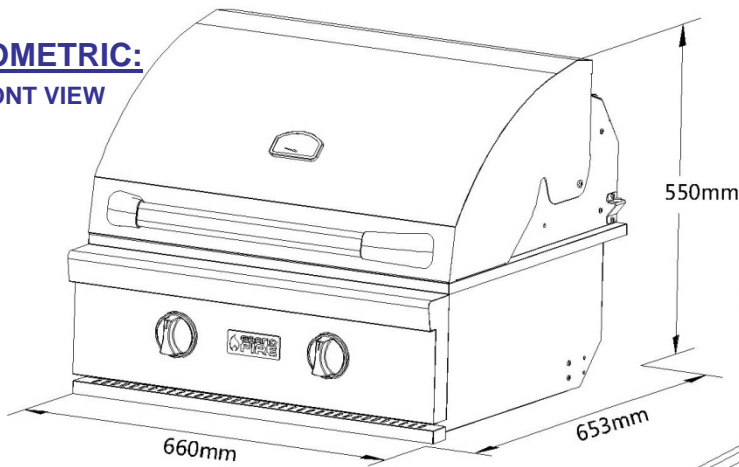

Brand	GRANDFIRE Classic Series
Model	GF26
Description	GF26" Built-in Grill

**HAULAND**

**ISOMETRIC:  
FRONT VIEW**

**ISOMETRIC:  
BACK VIEW**

**Note:**

Due to our continuous project improvement, all models and specifications are subject to change without notice.