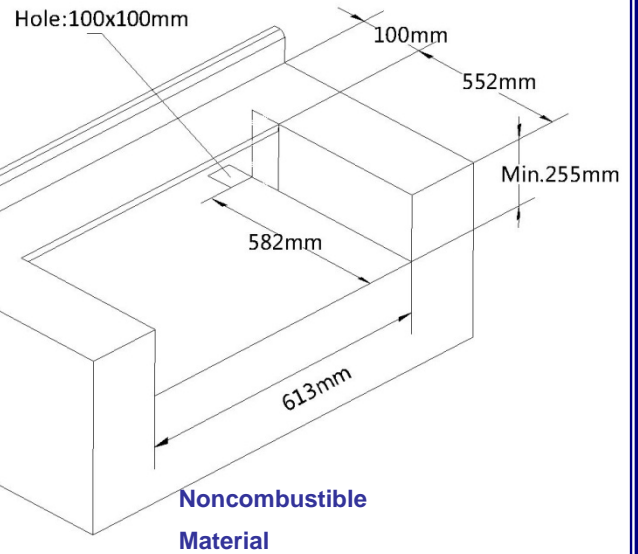

Brand	GRANDFIRE Classic Series
Model	GF26
Description	GF26" Built-in Grill

**HAULAND**

**ISOMETRIC:  
FRONT VIEW**

**ISOMETRIC:  
BACK VIEW**

**Note:**

Due to our continuous project improvement, all models and specifications are subject to change without notice.